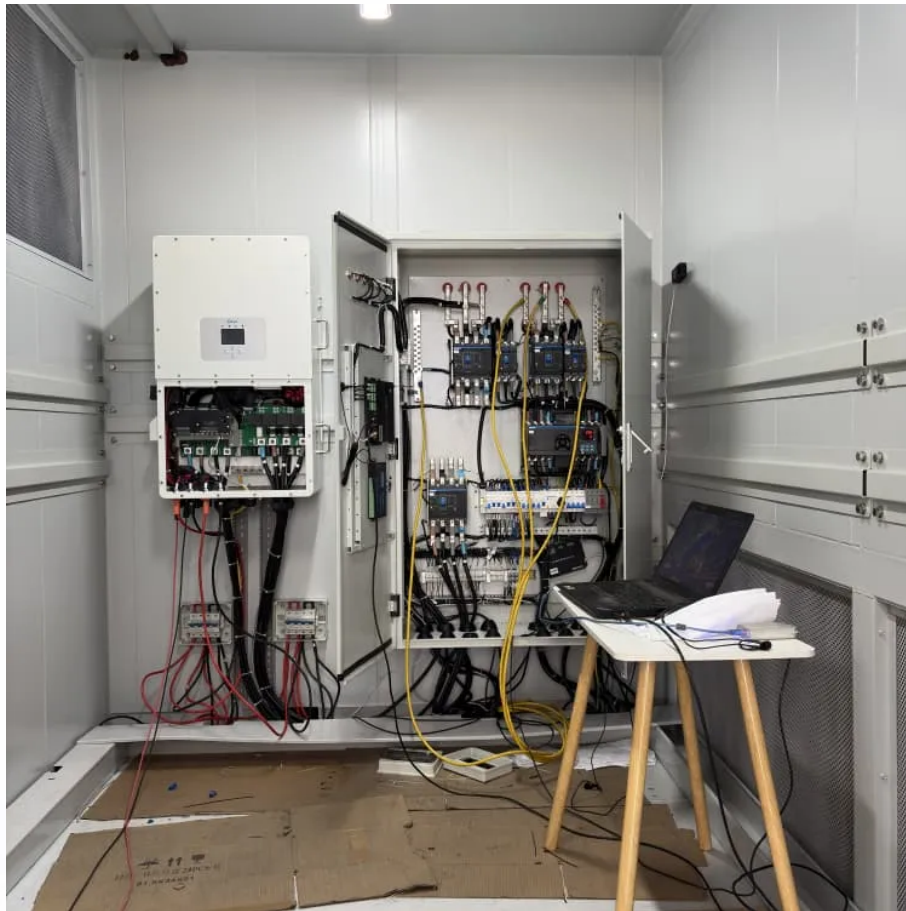

## 12v battery dual inverter

---

DC 12V to AC120V Pure Sine Wave Power Inverter 600W with Dual sockets Output and DC 5V 2Amp USB Output. Ideal for Most Small Power appliances. (600W) Blue About this item ...