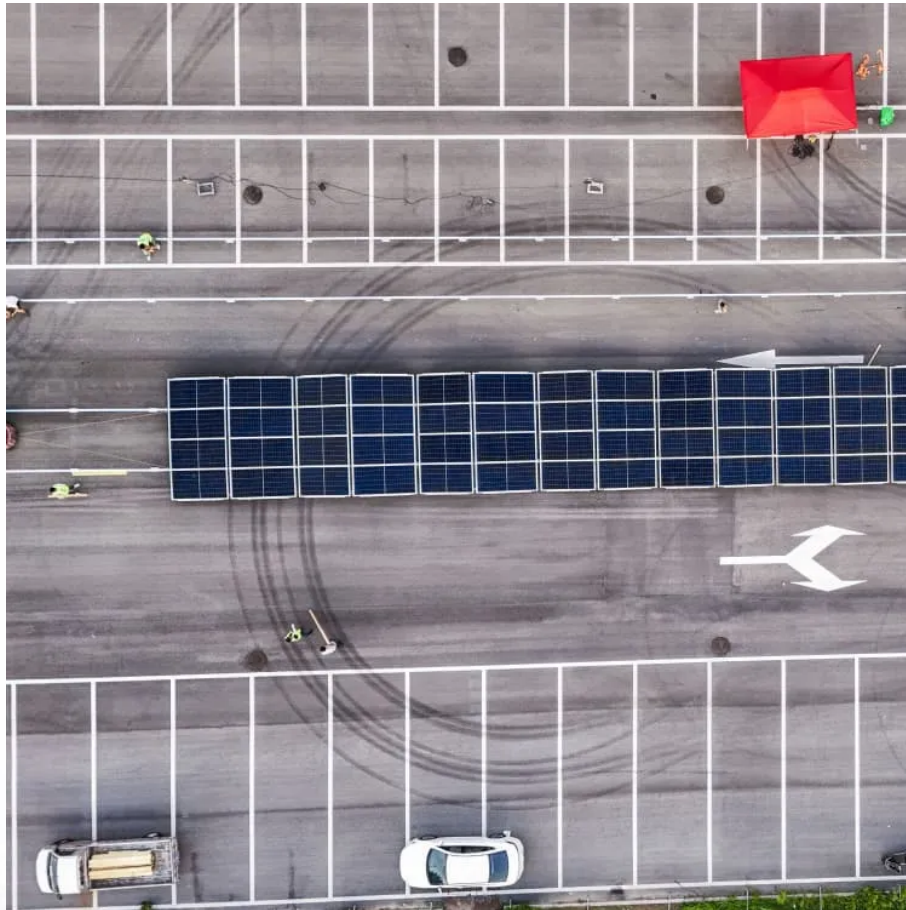

## 235350 solar panel solar integrated machine

---

:-D Meaning and Description A round, sunshine-yellow face with a wide, contagious smile that showcases a full set of dazzling pearly whites ?. Although its appearance may vary ...