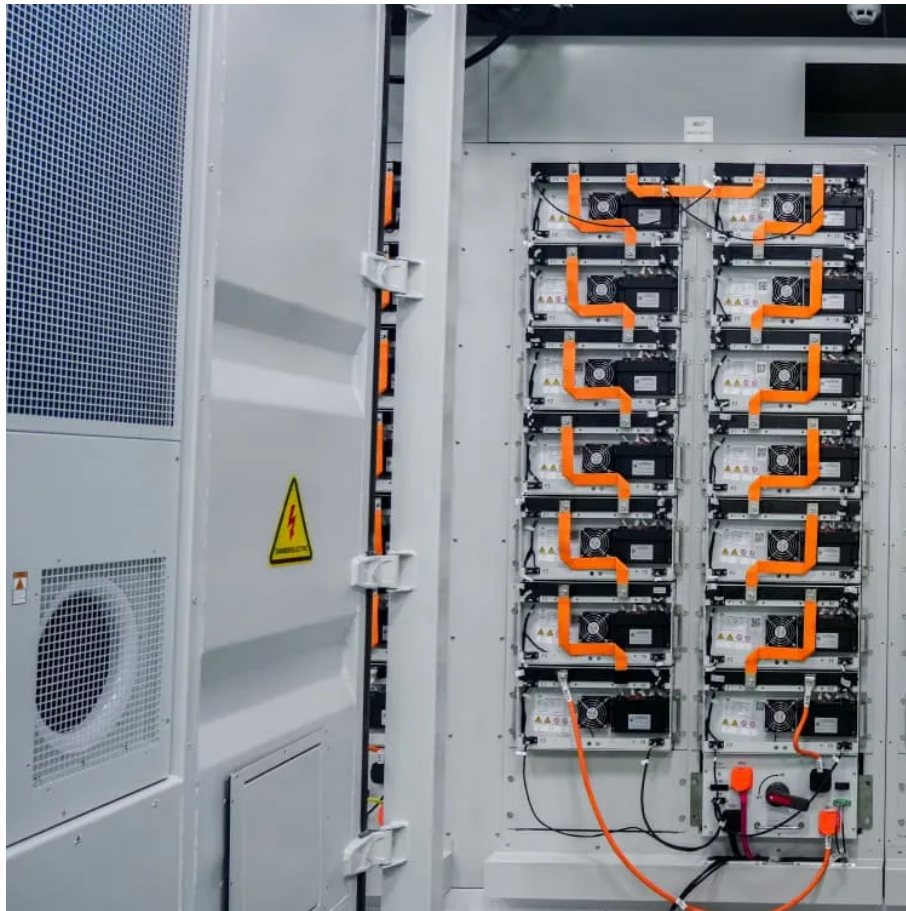

PDEOZE PowerContainer

3kw bidirectional inverter

3kw bidirectional inverter

With models RA2000W and RA3000W, this inverter supports 12V to 220V AC bidirectional power flow, offering high efficiency, robust performance, and versatile applications for both residential ...

Power your off-grid setup with the EG4 3kW Inverter, delivering reliable performance for residential and small commercial applications.

RVI series is a new inverter and charger for RV, which integrates mains charging energy storage and AC sine wave output. With High efficiency mains charging mode. Two output modes are ...

Maximize your off-grid solar power system with the EG4 3kW Off-Grid Solar Inverter. Engineered for reliability and efficiency, this inverter delivers 3000 watts of continuous power output, ...

RICH SOLAR has been a leader in the off-grid solar industry since 2005, with a focus on bringing the world's best solar products to market while providing world-class customer service.

Maximize your off-grid solar power system with the EG4 3kW Off-Grid Solar Inverter. Engineered for reliability and efficiency, this inverter delivers 3000 watts of continuous power output, ensuring seamless operation of your ...