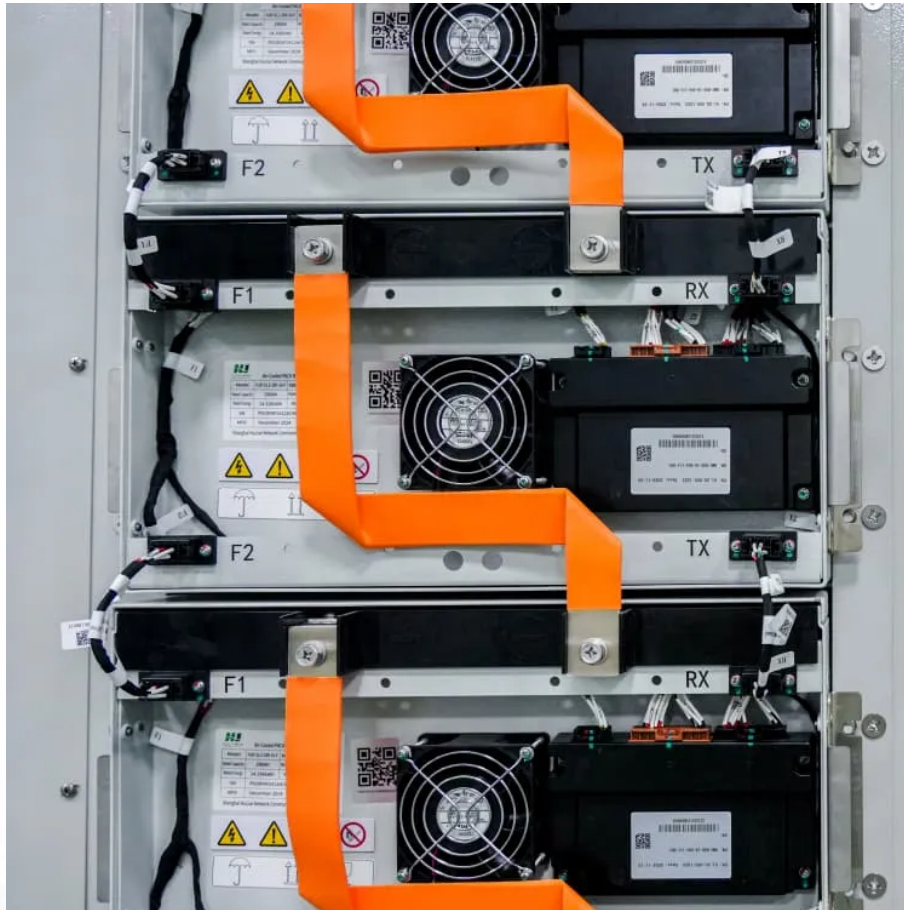

PDEOZE PowerContainer

5g base station electrical survey

5g base station electrical survey

Frequency-selective EMF measurement method can be used for extrapolation, supported by dedicated analysis software. Code-selective EMF measurement additionally shows cell ID, ...

Explore how 5G base stations are built--from site planning and cabinet installation to power systems and cooling solutions. Learn the essential components, technologies, and ...

Deploying and operating 5G private networks requires site survey testing. Learn how to verify RF transmission chain of the base stations as well as end-to-end quality of service and ability to relay real traffic.

This white paper provides information related to human exposure to radio frequency electromagnetic fields (RF EMF) from the base stations in the new 5G networks and describes ...

Explore how 5G base stations are built--from site planning and cabinet installation to power systems and cooling solutions. Learn the essential components, technologies, and challenges behind 5G ...