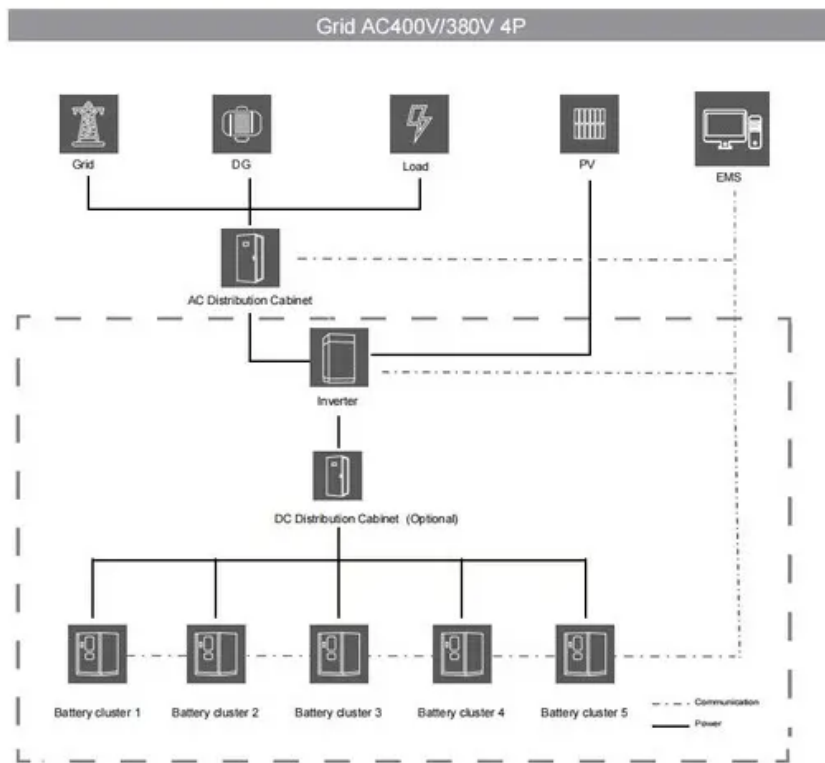

PDEOZE PowerContainer

80v 132A lithium battery pack

80v 132A lithium battery pack

PoEDB provides things come out each league, as well as items, uniques, skills and passives. Path of Exile Wiki editing functions.

Greenworks 80V Lithium Ion Batteries, 2-Pack, 2ah, 80V High-Current Power - Engineered for Maximum Performance And Runtime, On-Board Fuel ...

The Temple of Chaos is a location in Act 3 that can be accessed from the Chimeral Wetlands. In Path of Exile 2, the locations spans multiple vast and interconnected ...