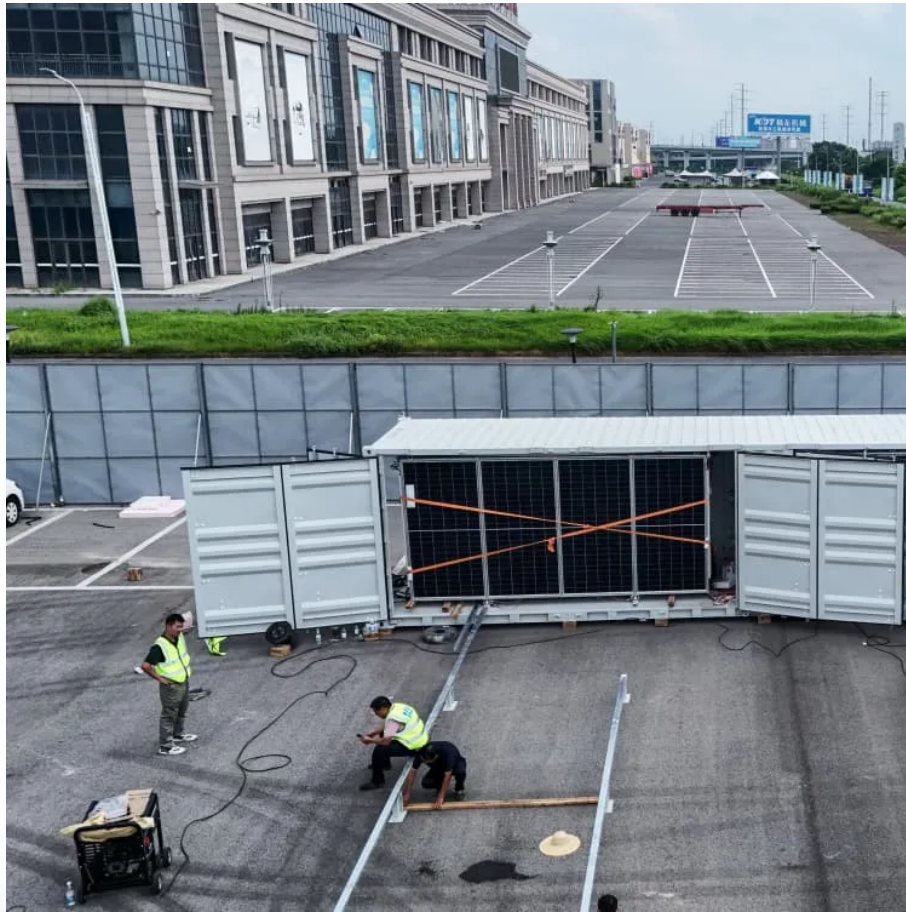

# Can a dome roof be used for solar panels

## Overview

---

Roof-Mounted Systems are common in domes where roof space allows for optimal sun exposure. Ensure that the roof can handle additional weight. Ground-Mounted Systems may be better suited if you have ample land available around your dome or want flexibility in panel .

Roof-Mounted Systems are common in domes where roof space allows for optimal sun exposure. Ensure that the roof can handle additional weight. Ground-Mounted Systems may be better suited if you have ample land available around your dome or want flexibility in panel .

Whether you are considering building a new dome home or retrofitting an existing structure, incorporating solar power can significantly enhance your energy independence and reduce your carbon footprint. This article will explore practical steps for integrating solar power into your dome setup.