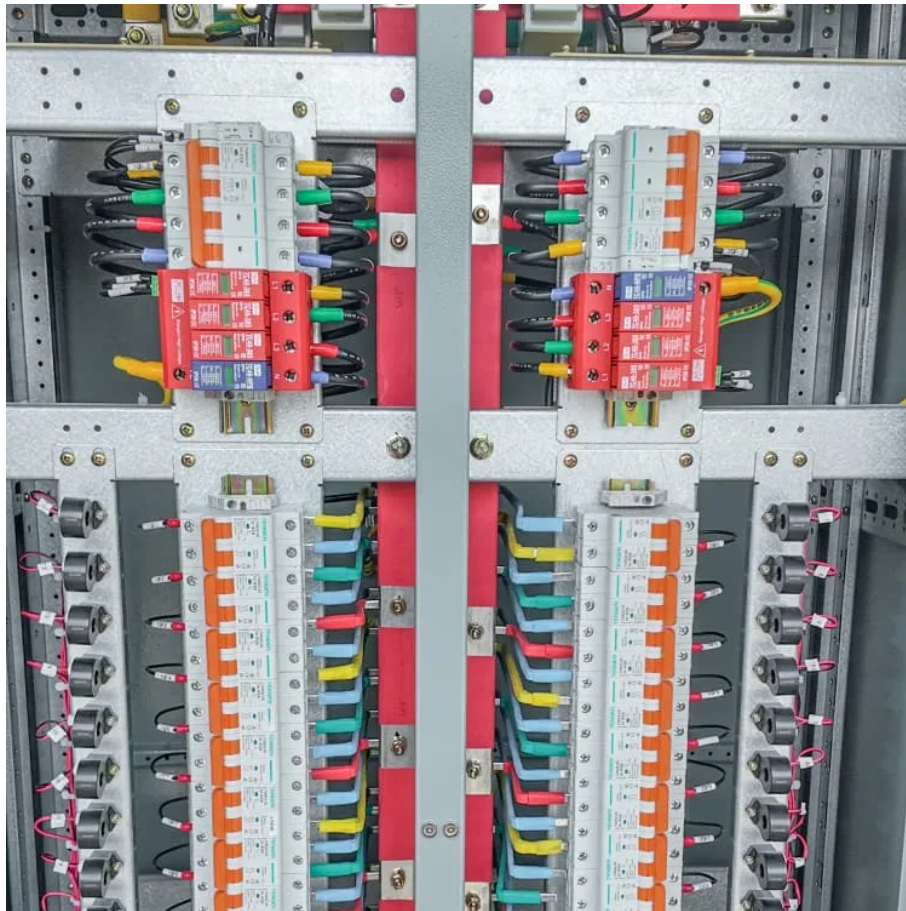

PDEOZE PowerContainer

Charging inverter 220v

Charging inverter 220v

High-Power 4000W DC to AC Inverter with LED Display Check Price on Amazon This 4000W peak inverter is designed for substantial loads, converting 12V DC to 110V/220V