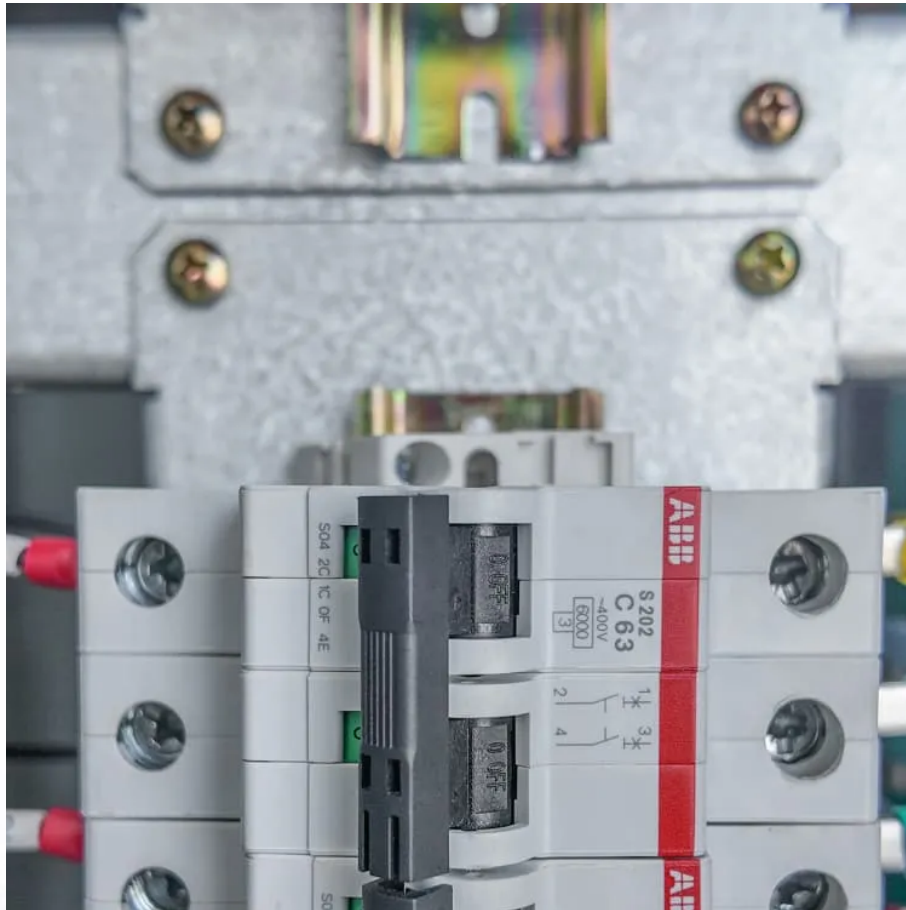

PDEOZE PowerContainer

How much does the matching outdoor power supply cost