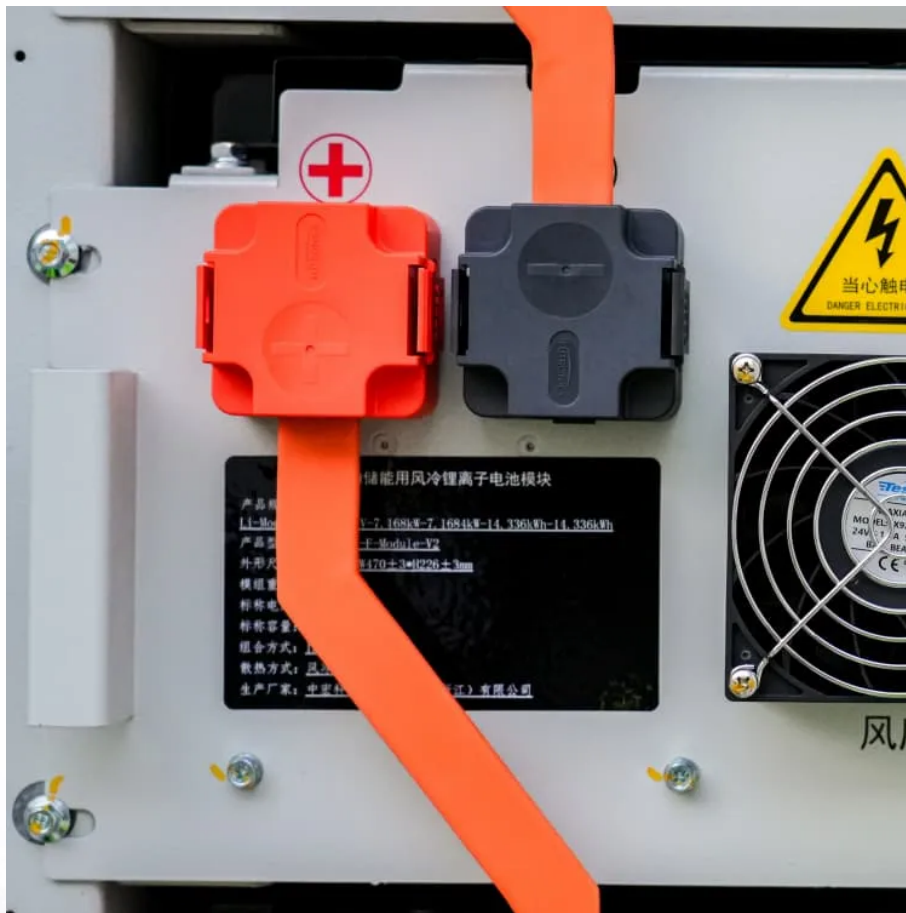

# Liberia outdoor communication power supply BESS brand

## Liberia outdoor communication power supply BESS brand

---

The Outdoor Power Supply falls under the category of portable power stations or energy storage solutions. It is ideal for camping, road trips, outdoor recreational activities, and emergency ...