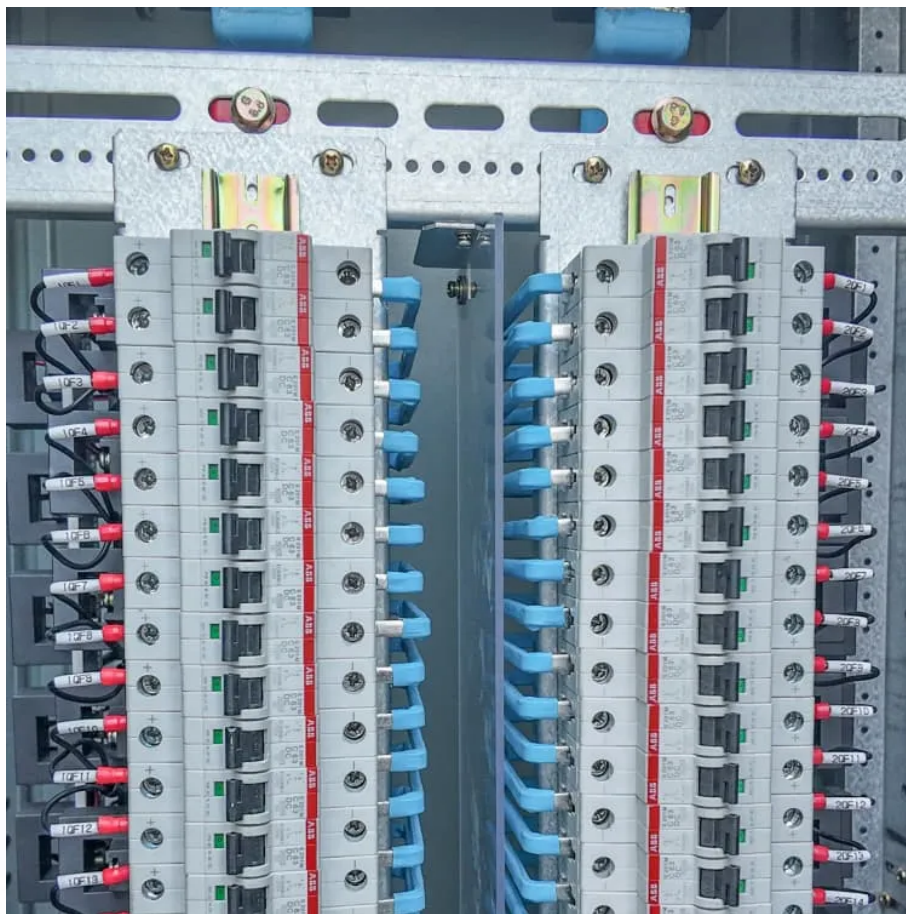

PDEOZE PowerContainer

Outdoor battery cabinet 29v

Overview

What is an outdoor Battery Cabinet?

HindlePower's Outdoor Battery Cabinet is constructed of extremely durable injected foam panels that achieve a level of thermal performance not previously seen in traditional battery cabinets. Feel confident your batteries will maintain 65°F for outdoor ambient temperatures down to -40°F and 77°F for outdoor ambient temperatures to 122°F.