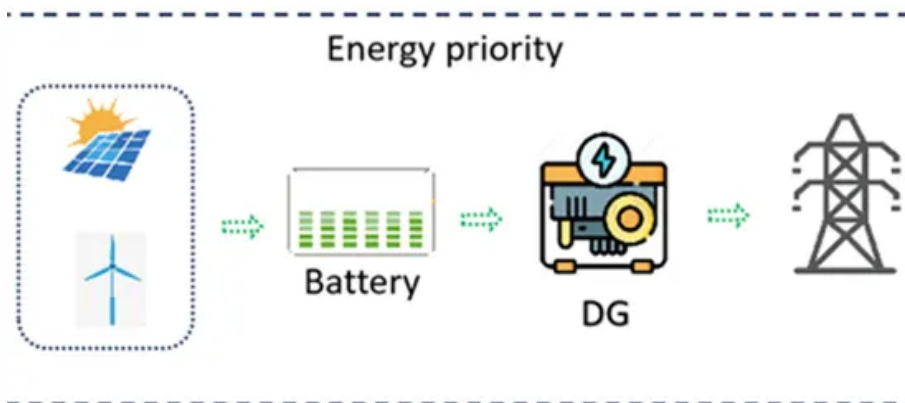

# Portable lithium battery with inverter

## Portable lithium battery with inverter

---

After hands-on testing, I believe the Jackery Portable Power Station Explorer 300 truly strikes the best balance of power, portability, and value for most users looking for a ...