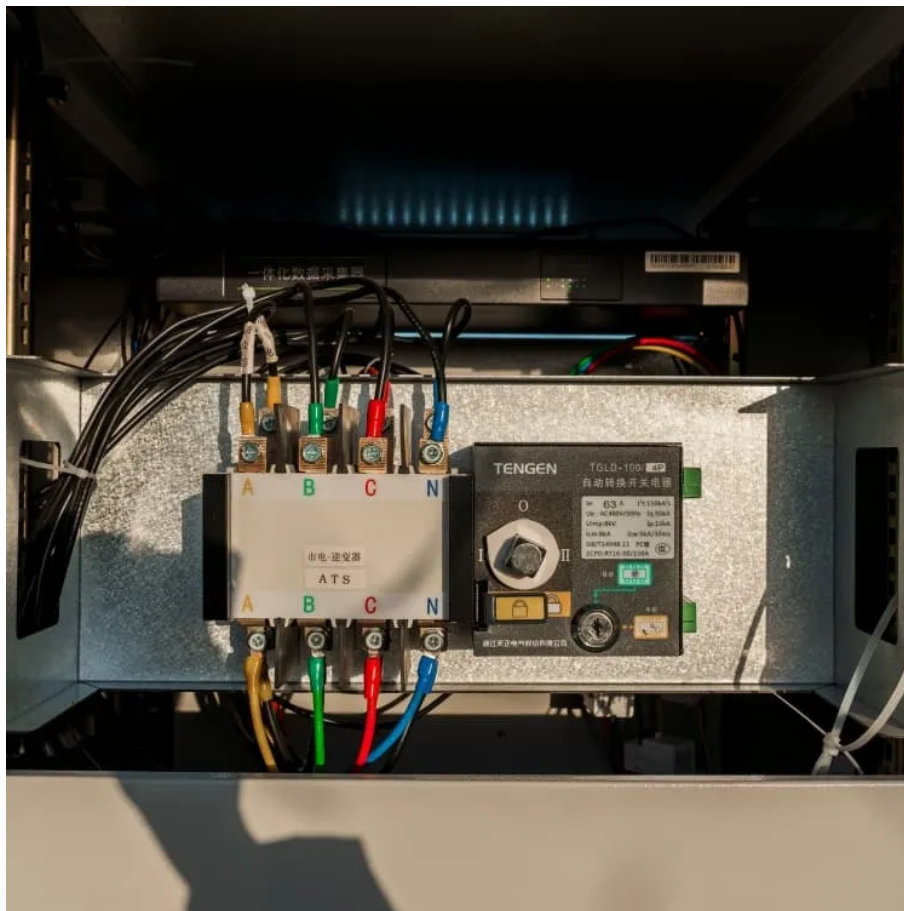

PDEOZE PowerContainer

Samoa Small Communication Base Station EMS Construction

Overview

What telecommunications systems are in Samoa?

Telecommunications systems in Samoa include telephone, radio, television and internet. In 2009, the Samoa- American Samoa (SAS) Cable provided inter-island communication, as well as enabling users in Samoa to access the ASH cable capacity and connect to the global networks.

What is a mobile communication base station?

Mobile communication base station is a form of radio station, which refers to a radio transceiver station that transmits information between mobile phone terminals through a mobile communication exchange center in a certain radio coverage area.

Mobile communication base station is a form of radio station, which refers to a radio transceiver station that transmits information between mobile phone terminals through a mobile communication exchange center in a certain radio coverage area.