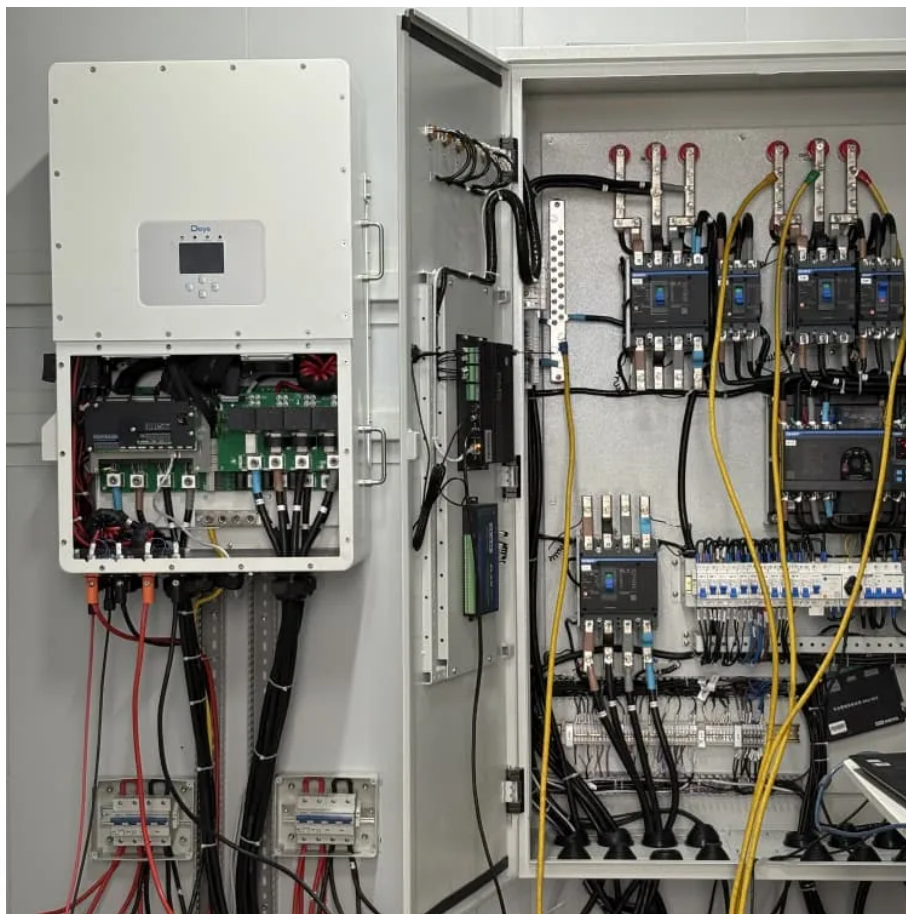

PDEOZE PowerContainer

Sine Wave Inverter Company

Overview

What is a pure sine wave inverter?

Great for car campers, or RVs with little space to spare. Go Power!'s 200-watt Industrial Pure Sine Wave Inverter offers premium mobile power in a sleek, lightweight profile. Equipped with a DC cable, you can plug this inverter into any DC port on your boat, in your car, or RV.

What is the best sine wave inverter?

The Go Power! 400 watt Industrial Pure Sine Wave Inverter is ideal for small loads, like laptops, fans, lights, or phone chargers. Small, lightweight, and portable, the Go Power! GP-400HD heavy-duty modified sine wave inverter is an easy solution for small power loads.

What is a true sinewave power inverter?

Loads connected to a KISAE true sinewave power inverter will perform better, audio/video applications will run cooler, and motor loads will run at optimal efficiency, resulting in potentially longer equipment life. KISAE offers a variety of power inverter sizes ranging from 400W to 3000W.