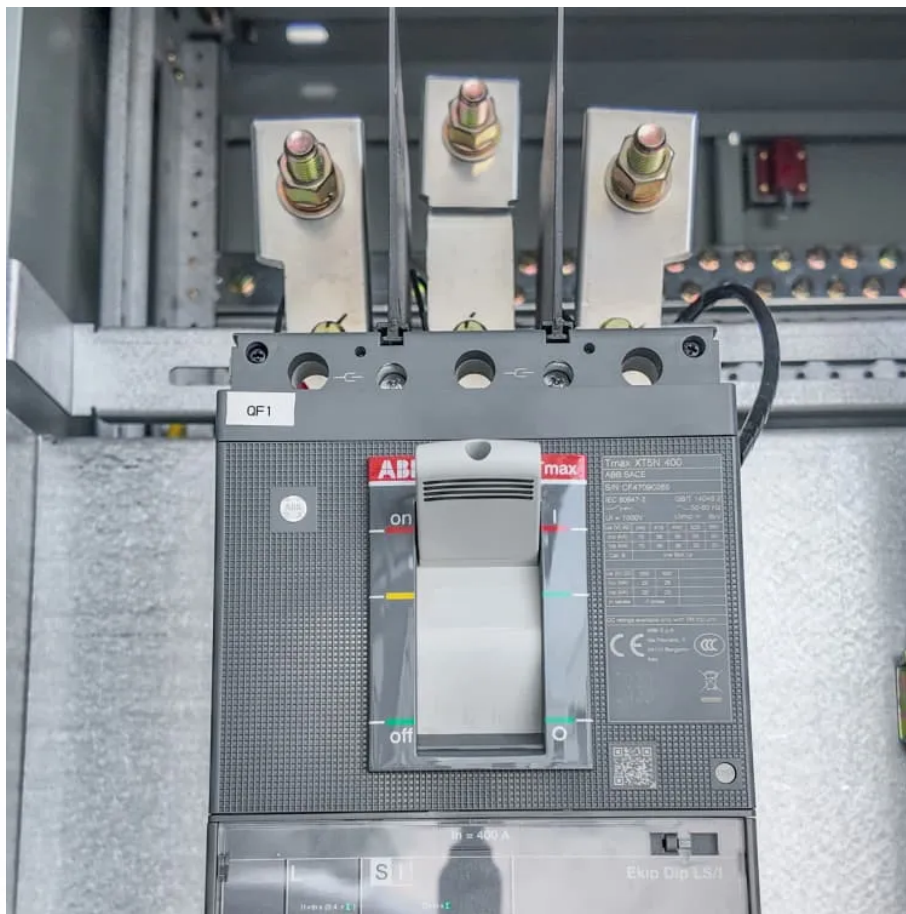

## Square mobile power box

---

Stay charged during outdoor adventures or power outages with portable power stations from Lowe's. Browse our wide selection and power up with ease today.

With 25% more power at 240 Watt-hours, This portable power station is ready to use right out of the box. Perfect for charging smartphones, tablets, fish finders, two-way radios, portable 12V fridges and many other small ...

MEGA Power Box is ideal for charging smartphones, tablets, radios and operating DC powered electronics. Great for Off-Grid applications and ...

With 25% more power at 240 Watt-hours, This portable power station is ready to use right out of the box. Perfect for charging smartphones, tablets, fish finders, two-way radios, portable 12V ...

MEGA Power Box is ideal for charging smartphones, tablets, radios and operating DC powered electronics. Great for Off-Grid applications and portable emergency back-up power. includes ...

Square D® Integrated Equipment now provides a new family of standby power connection solutions that are designed, tested, manufactured and listed to UL standards and provide you ...