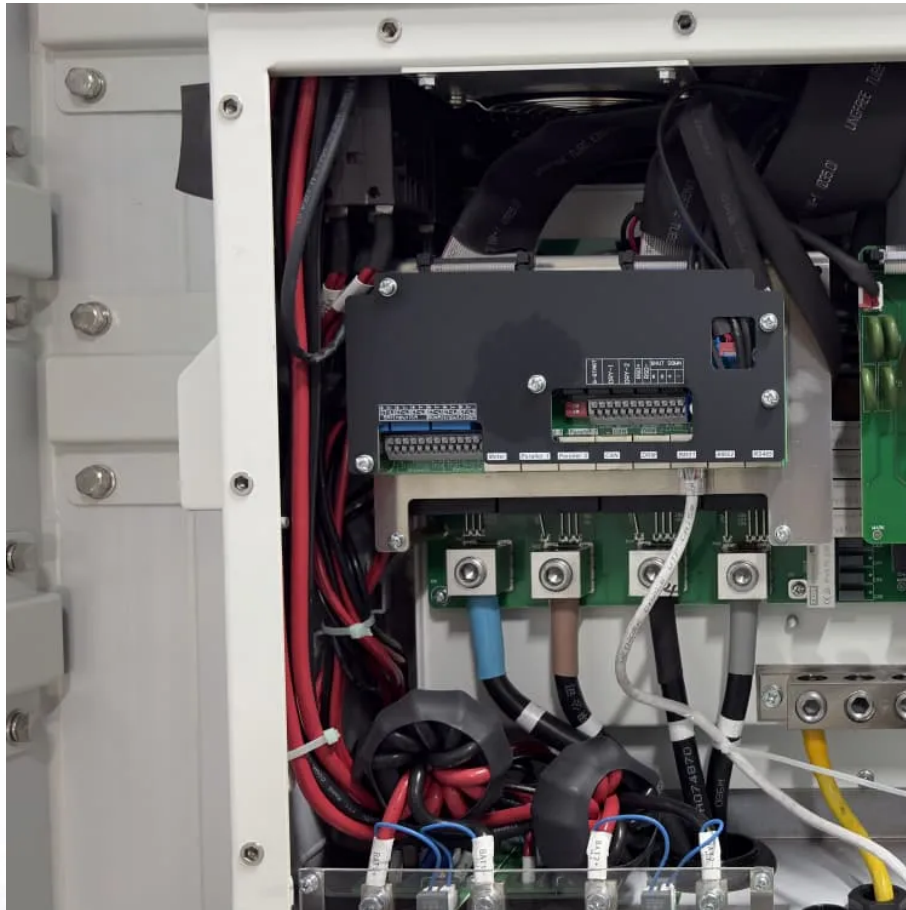

PDEOZE PowerContainer

What does an outdoor base station do

Overview

Outdoor base stations integrate all essential systems into a single Integrated Cabinet, designed to endure harsh conditions like direct sunlight, rain, and extreme temperatures. These units protect the equipment while ensuring efficient functionality.

With a long enough ethernet cable, you can place the Base Station farther out, like in a shed or barn, to give you more flexibility with placement. With the Wyze Cam Outdoor being outdoors, there's a greater risk of a grab and run. In case this happens, once you set up your Base Station and camera.

Often hidden in plain sight on rooftops or towers, base stations are the backbone of modern mobile networks. What Is a Base Station?

A base station is a fixed point of communication between mobile devices and the wider telecom network. It transmits and receives radio signals, enabling your phone to.

The Wyze Outdoor Camera is an innovative, wireless security solution designed specifically for outdoor use. Offering features like HD video recording, night vision, motion detection, and two-way audio, this camera aims to provide comprehensive monitoring capabilities. But its impressive.